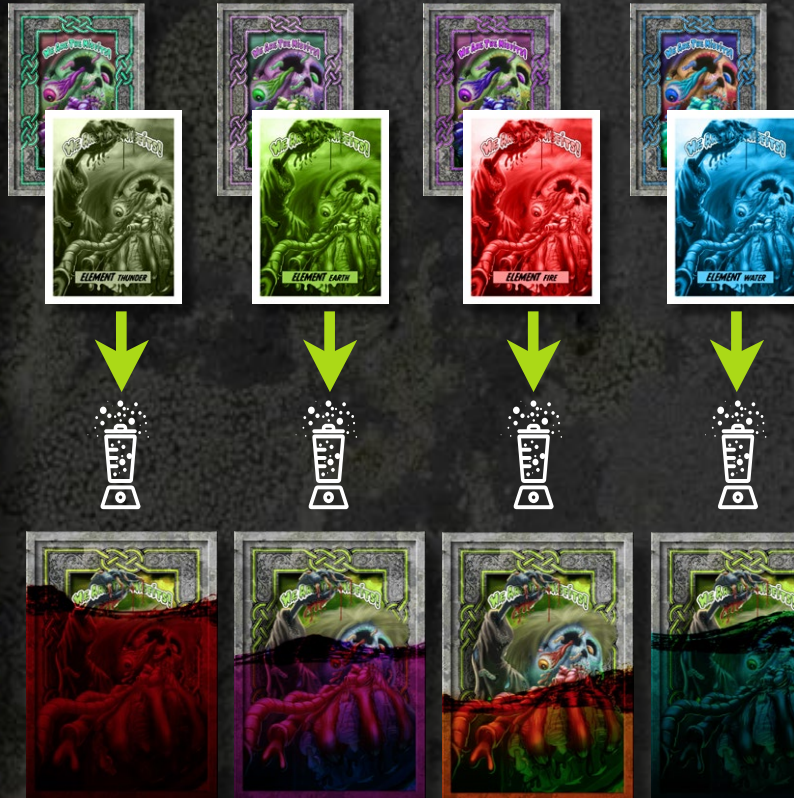

BLEND 5, 6, 7 AND 8

ACHIEVE "BLOOD FLOOD" CARDS

Blend the specified "ELEMENT" card with one "SOUL" card and receive your "BLOOD FLOOD" card of choice.

BLOOD FLOOD CARDS

ANIMATED CARDS

A 22 second, looping animated card of "blood" sloshing over your card with colour changing effects!